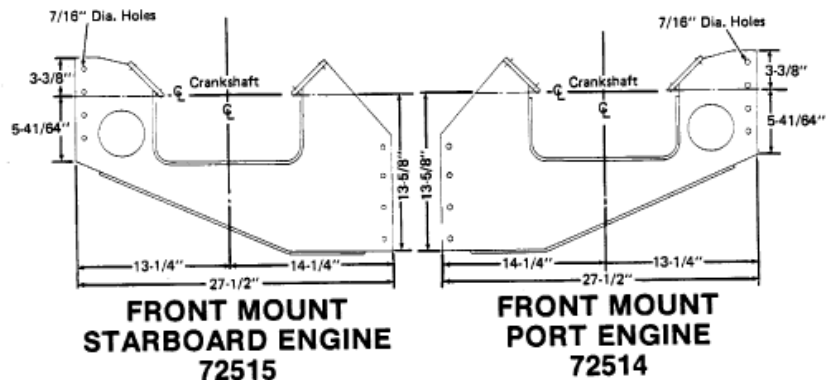

Mounting Hardware

10-86518	Screw	6
12-20553	Washer	6

SINGLE ENGINES

SIDE BY SIDE ENGINES

Parts List

Ref	Class	Part	Description	Qty	Comment	Footnote
-	10	86518	SCREW	6	MOUNTING HARDWARE	
-	12	20553	WASHER	6	MOUNTING HARDWARE	
-		49863	FRONT MOUNT		SINGLE ENGINE	
-		49864	REAR MOUNT		SINGLE ENGINE	
-		72515	FRONT MOUNT STARBOARD EN		SIDE BY SIDE ENGINE	
-		72514	FRONT MOUNT PORT ENGINE		SIDE BY SIDE ENGINE	