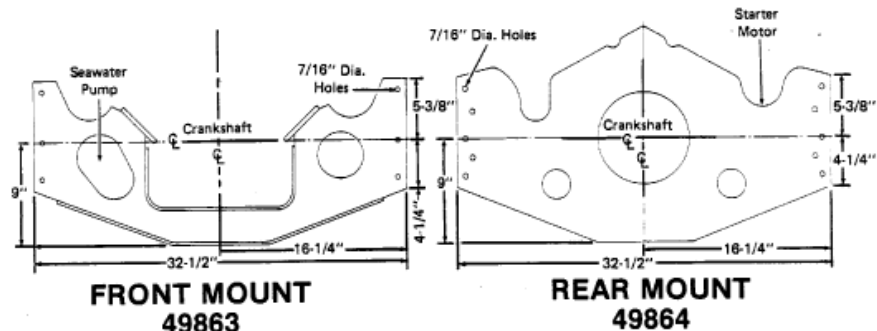

Mounting Hardware

10-86518	Screw	6
12-20553	Washer	6

SINGLE ENGINES

SIDE BY SIDE ENGINES

Parts List

Ref	Class	Part	Description	Qty	Comment	Footnote
-	10	86518	SCREW	6	MOUNTING HARDWARE	
-	12	20553	WASHER	6	MOUNTING HARDWARE	
-		49863	FRONT MOUNT		SINGLE ENGINE	
-		49864	REAR MOUNT		SINGLE ENGINE	
-		72515	FRONT MOUNT STARBOARD EN		SIDE BY SIDE ENGINE	
-		72514	FRONT MOUNT PORT ENGINE		SIDE BY SIDE ENGINE	